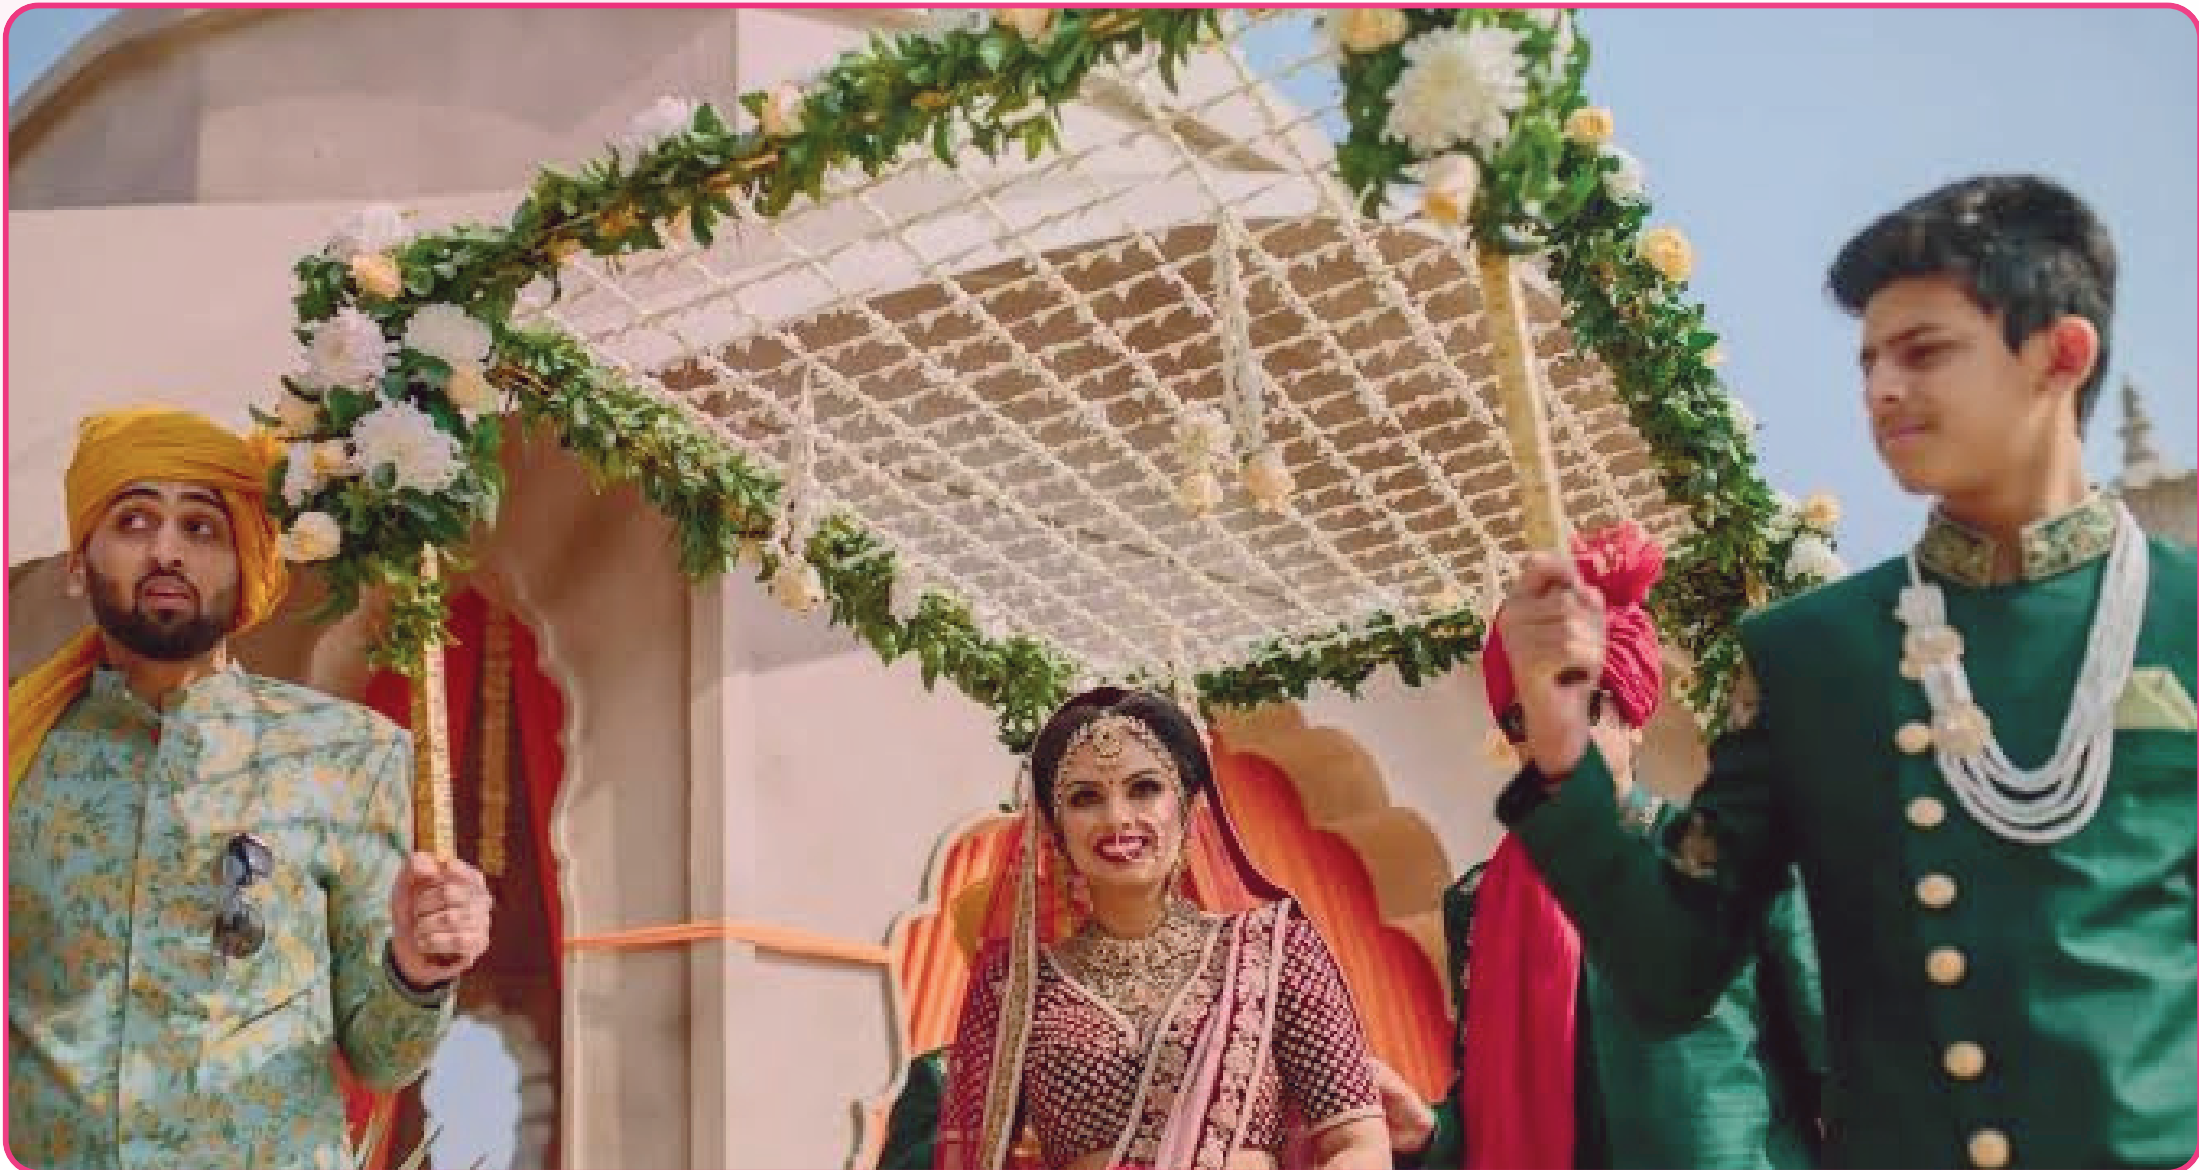

PHOLOON KI CHADAR